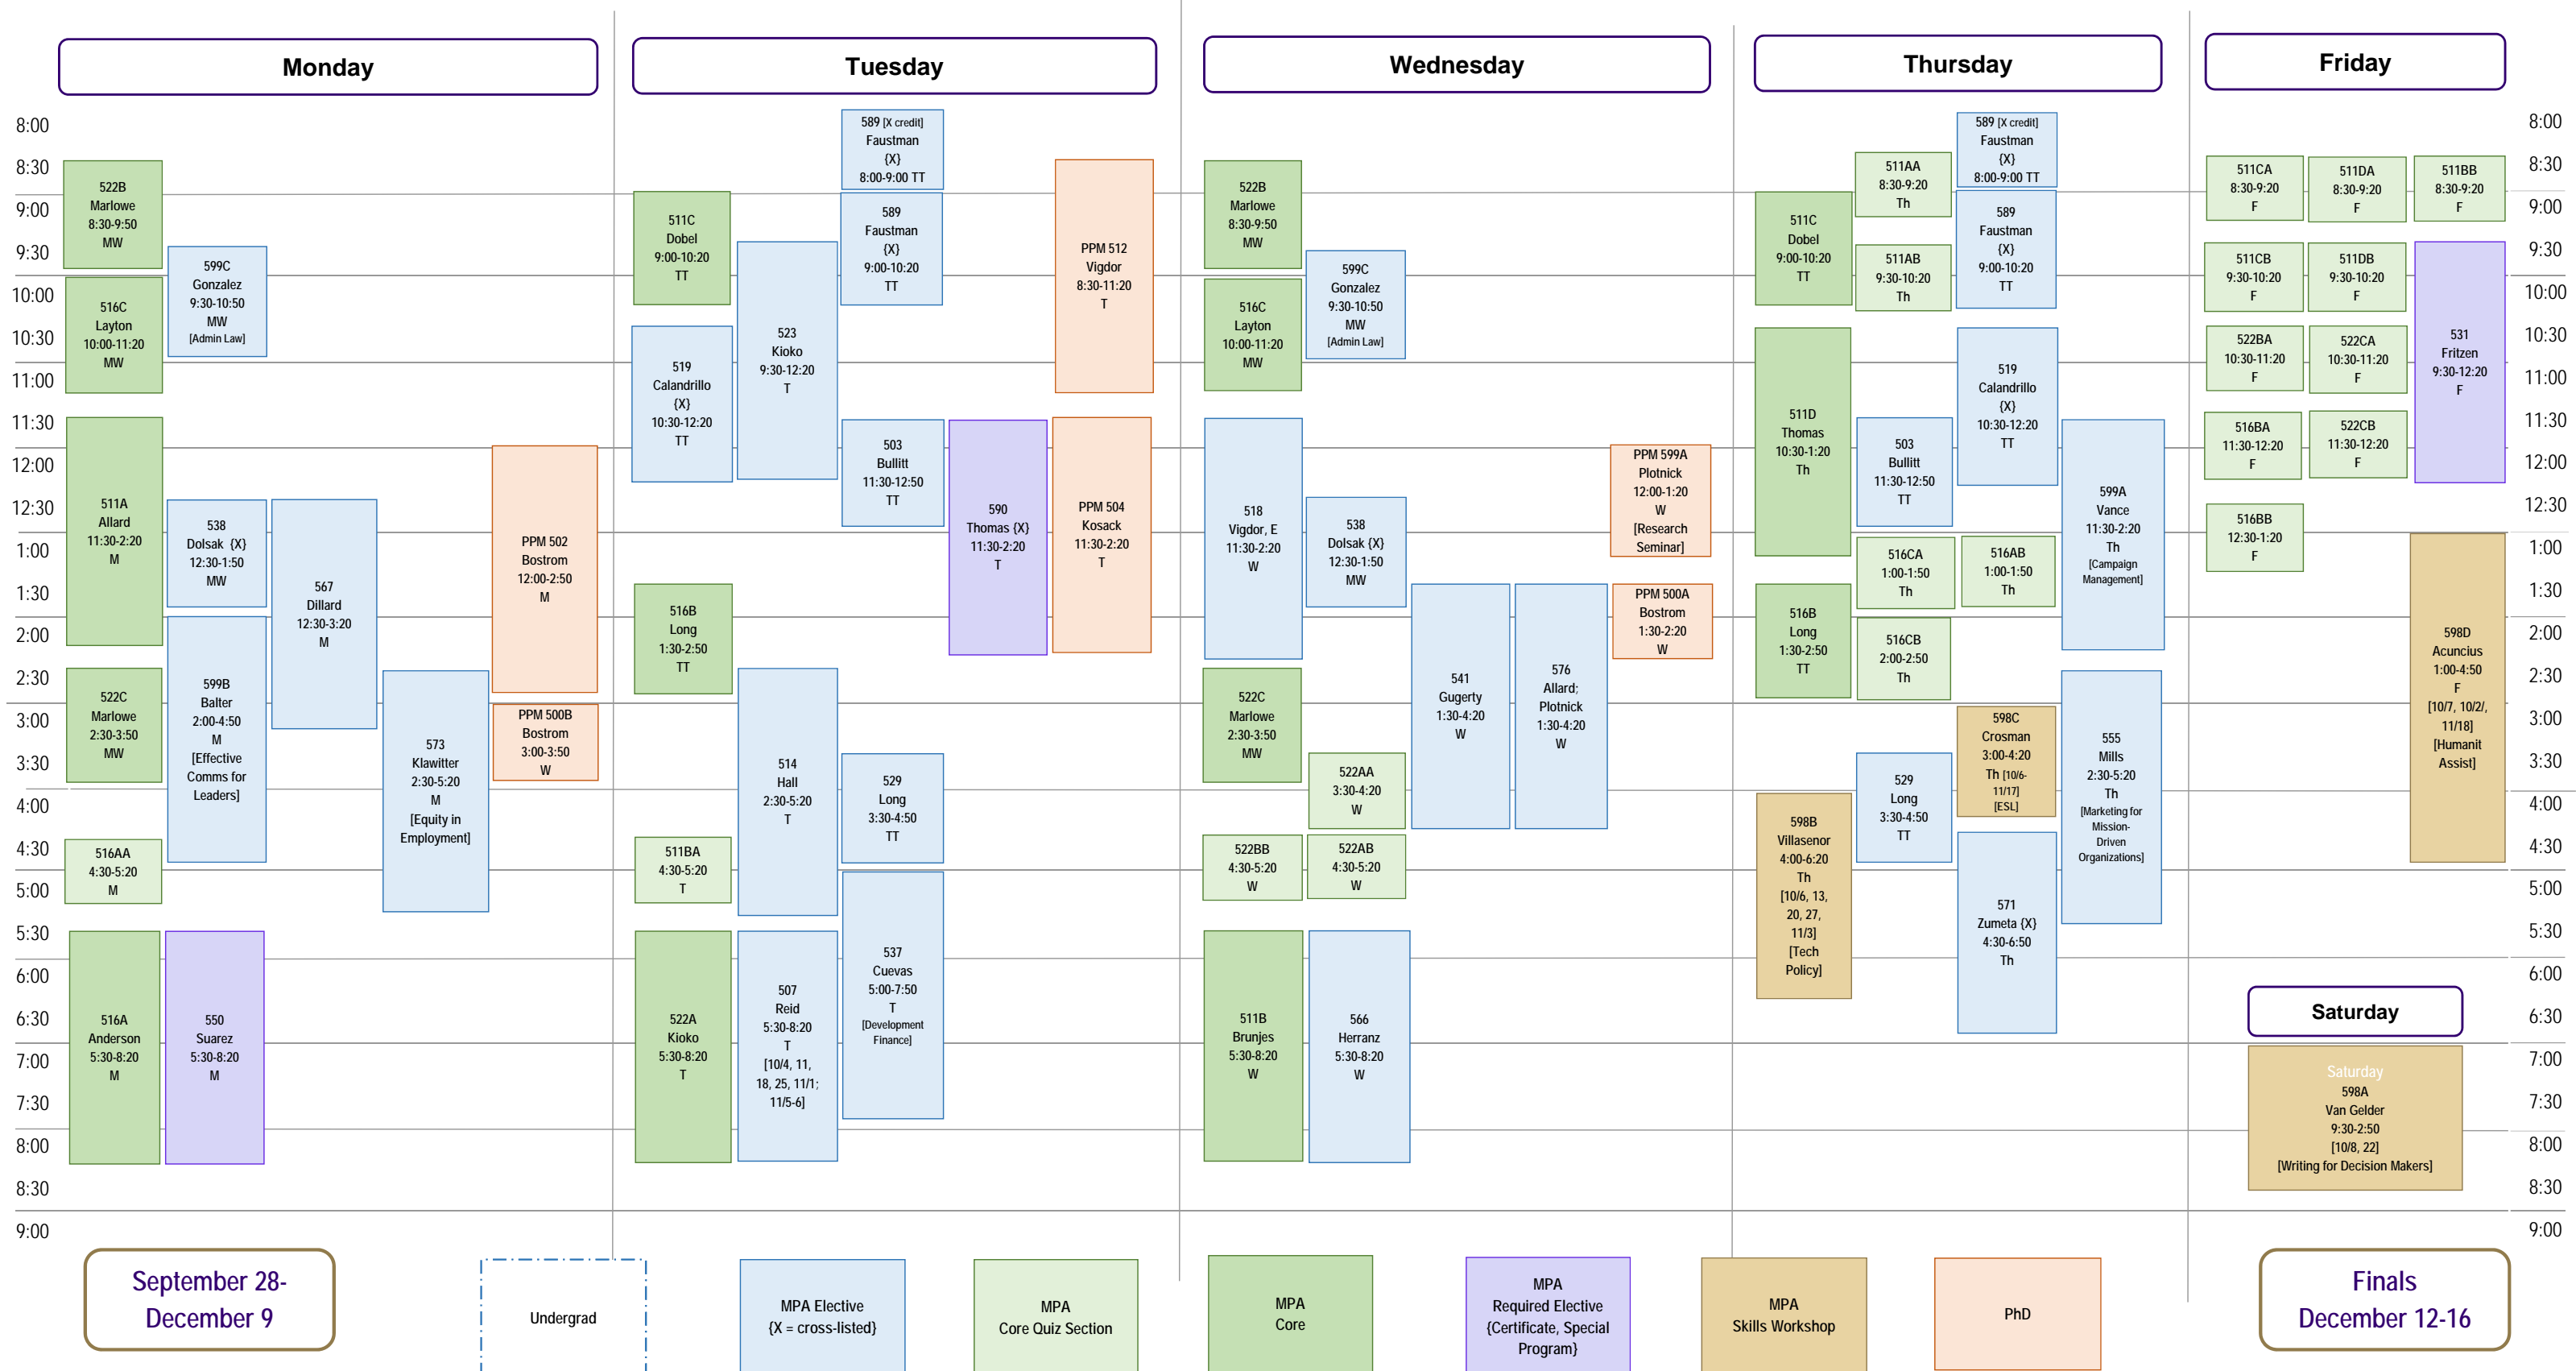

Autumn 2016 Course Schedule

September 28-
December 9

Undergrad

MPA Elective
{X = cross-listed}

MPA
Core Quiz Section

MPA
Core

MPA
Required Elective
{Certificate, Special
Program}

MPA
Skills Workshop

PhD

Finals
December 12-16